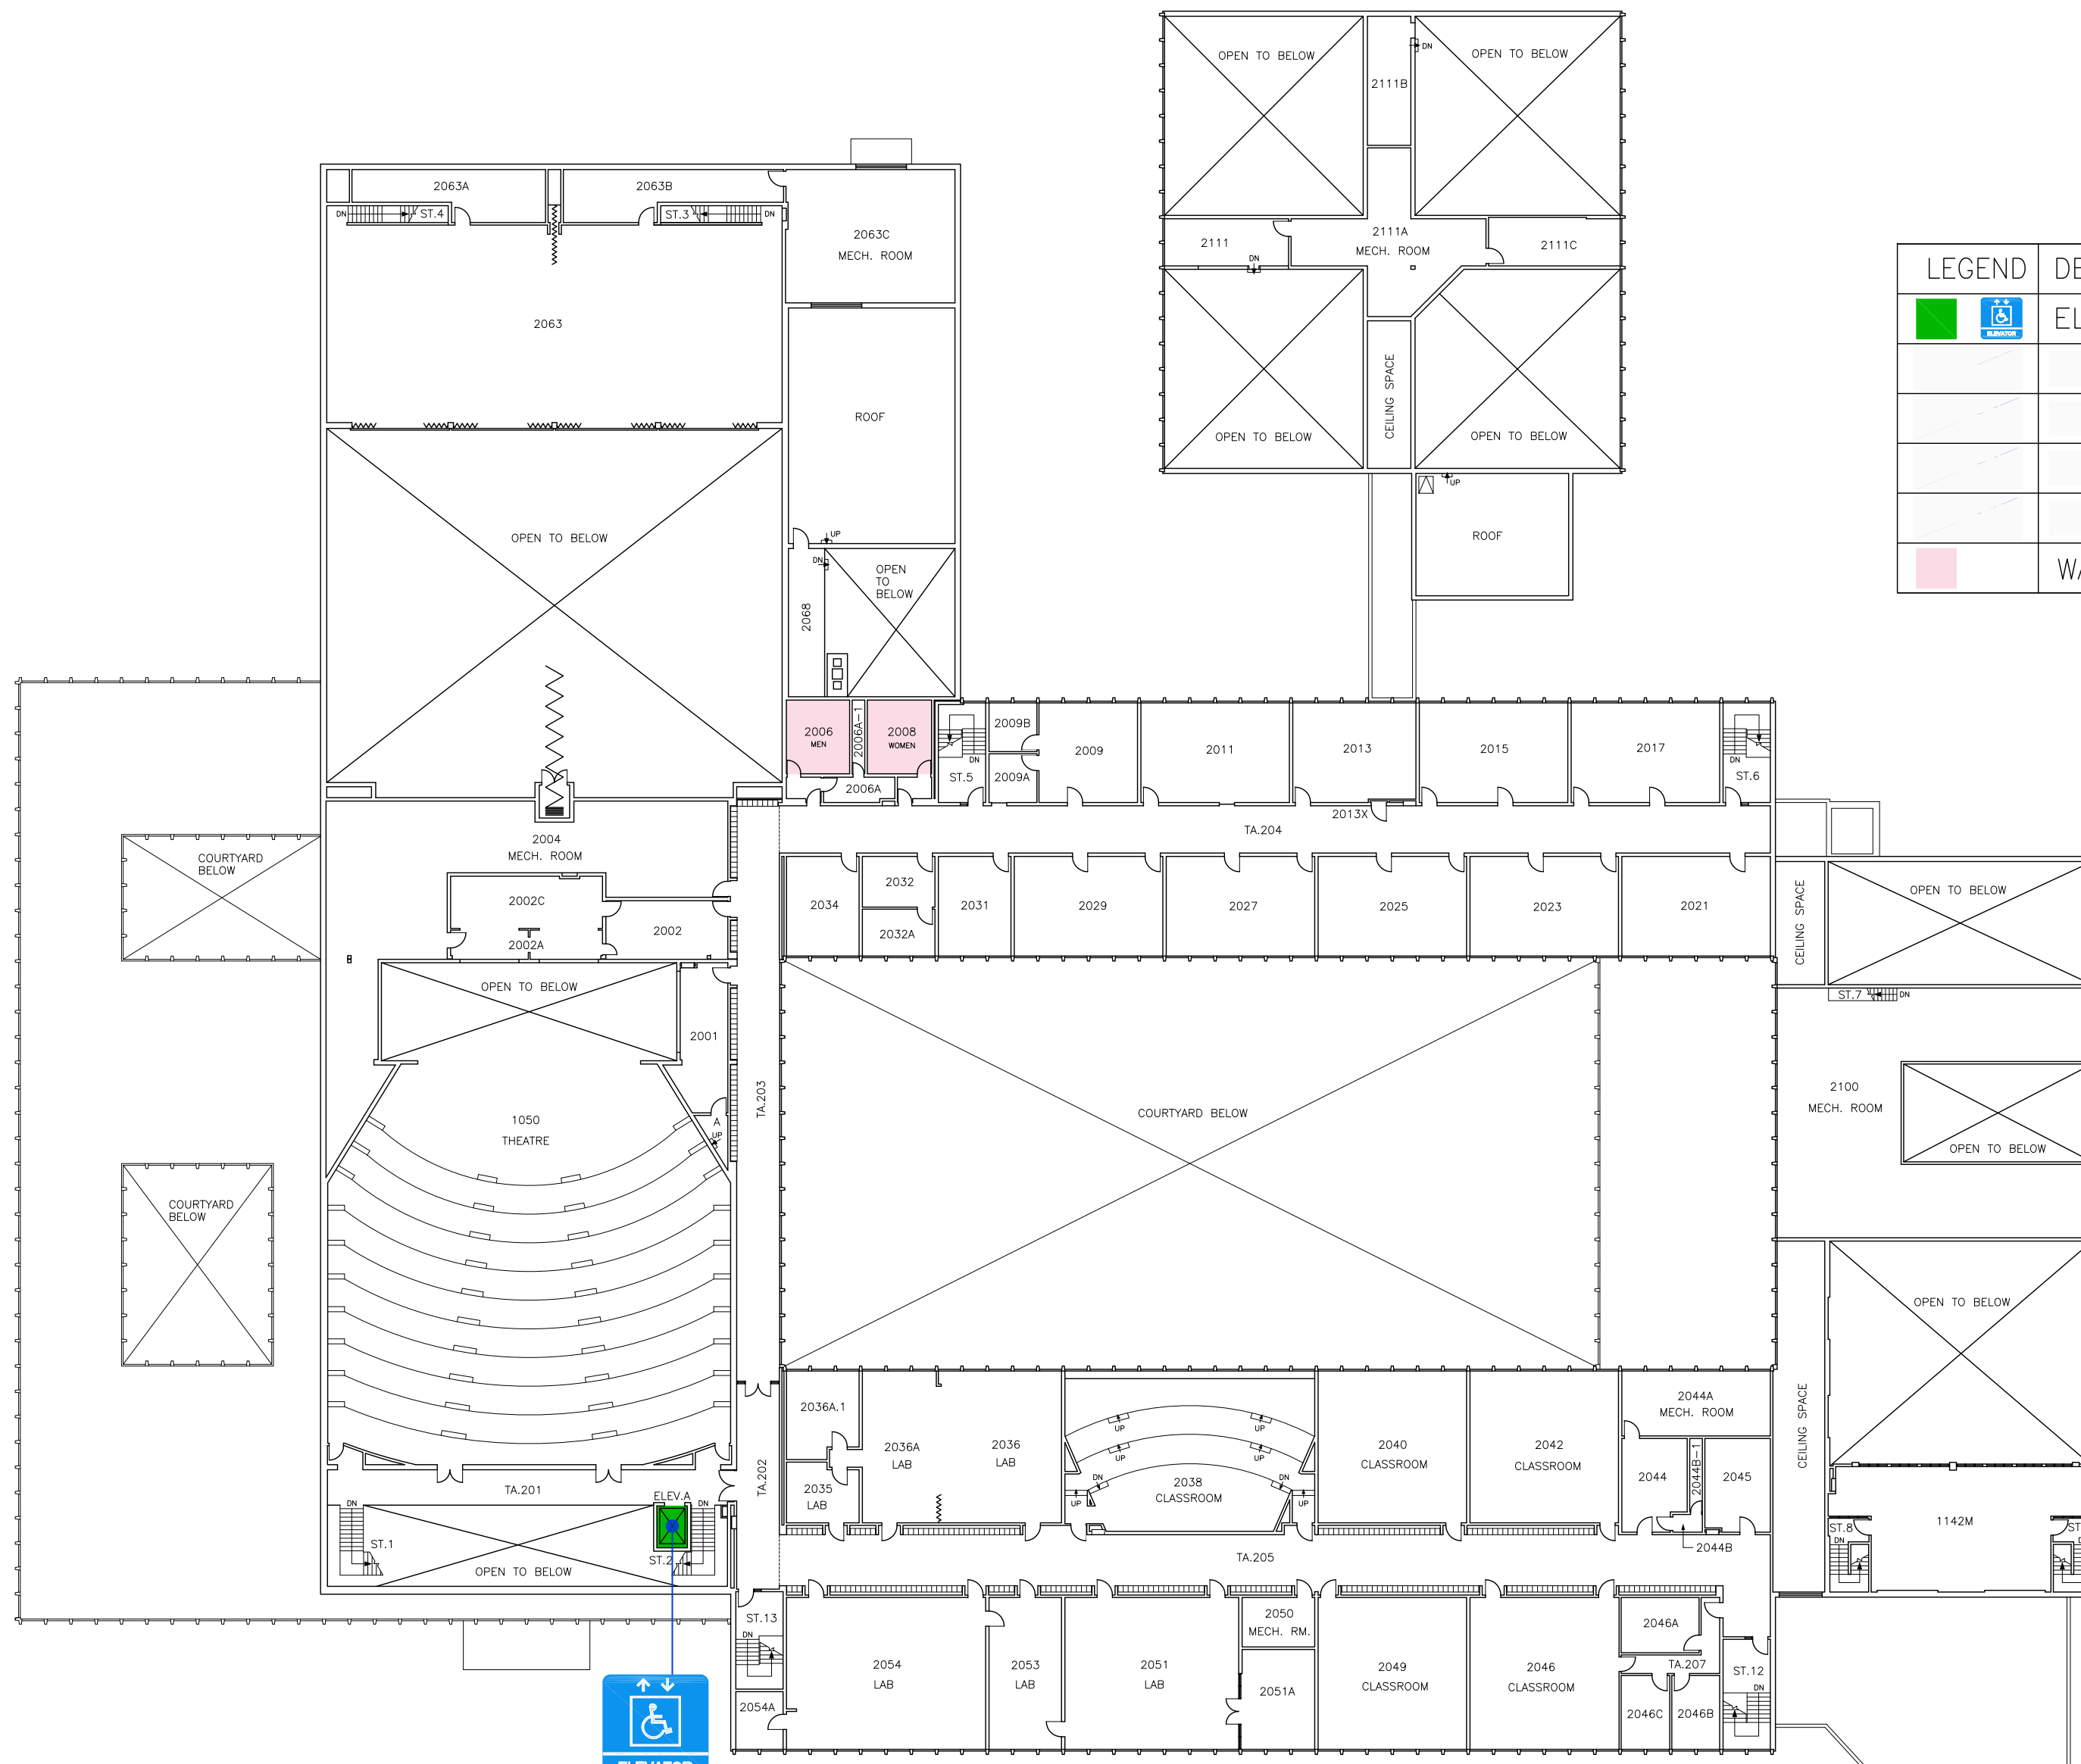

LEGEND	DESCRIPTIONS
	ELEVATOR
	DOOR BARRIER FREE - AUTOMATIC BUTTON
	WASHROOM BARRIER FREE - WOMEN
	WASHROOM BARRIER FREE - MEN
	WASHROOM BARRIER FREE - UNISEX
	WASHROOM BARRIERED

LEVEL 2 GROUND FLOOR

ALTHOUSE COLLEGE  
 BARRIER FREE WASHROOM, ELEVATOR  
 AND PUSH BUTTON DOOR OPENER LOCATION

LEGEND	DESCRIPTIONS
	ELEVATOR
	ELEVATOR
	WASHROOM BARRIERED

LEVEL 3 FIRST FLOOR

ALTHOUSE COLLEGE  
 BARRIER FREE WASHROOM, ELEVATOR  
 AND PUSH BUTTON DOOR OPENER LOCATION

Physical Plant & Capital Planning Services