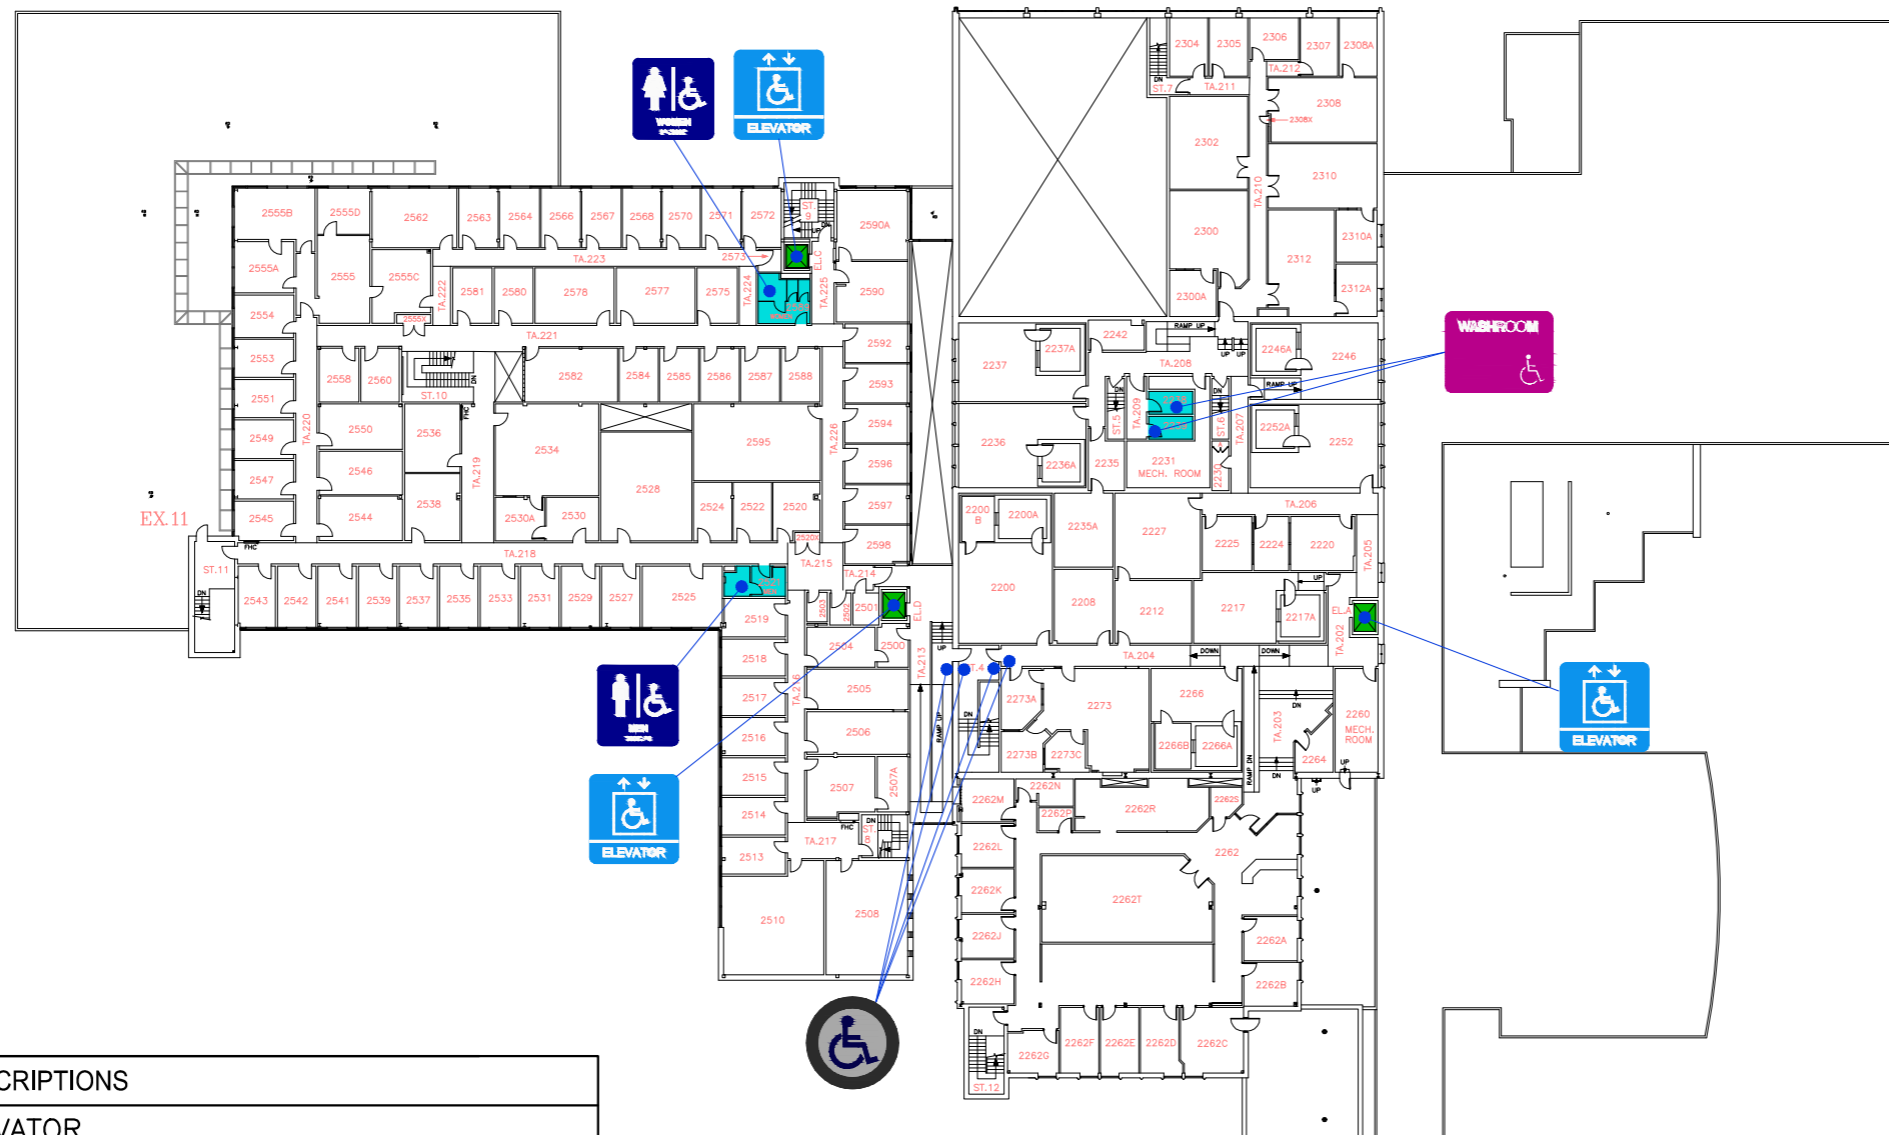

LEVEL 01 FIRST FLOOR

LEGEND	DESCRIPTIONS
	ELEVATOR
	DOOR BARRIER FREE – AUTOMATIC BUTTON
	WASHROOM BARRIER FREE – WOMEN
	WASHROOM BARRIER FREE – MEN
	WASHROOM BARRIER FREE – GENDER NEUTRAL
	WASHROOM BARRIERED

ACCESSIBILITY WESTERN FLOOR PLAN
LEVEL 1 / FIRST FLOOR / ELBORN COLLEGE

FACILITIES MANAGEMENT
SUPPORT SERVICES BUILDING
Level 2 Lower building Rm.2350
1393 WESTERN ROAD N6G-1G9

UPDATE
05/02/2012
DRAWN

LEGEND	DESCRIPTIONS
	ELEVATOR
	DOOR BARRIER FREE – AUTOMATIC BUTTON
	WASHROOM BARRIER FREE – WOMEN
	WASHROOM BARRIER FREE – MEN
	WASHROOM BARRIER FREE – GENDER NEUTRAL
	WASHROOM BARRIERED

LEVEL 02 SECOND FLOOR

ACCESSIBILITY WESTERN FLOOR PLAN
LEVEL 2 / SECOND FLOOR / ELBORN COLLEGE

FACILITIES MANAGEMENT
SUPPORT SERVICES BUILDING
Level 2 Lower building Rm.2350
1393 WESTERN ROAD N6G-1G9

UPDATE
05/02/2012
DRAWN